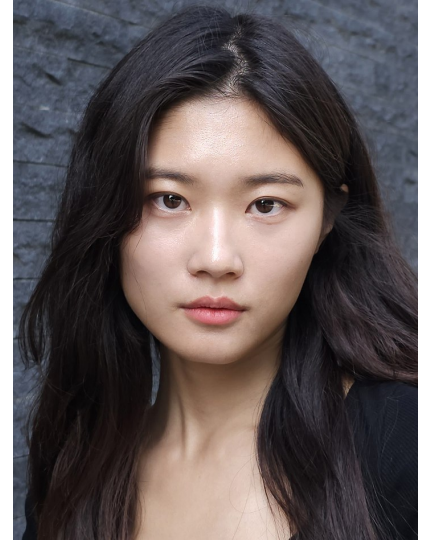

Morph

Morph Management, 36 Jangmun-ro Yongsan-gu Seoul Korea ZIP 04393 | Phone: +82 2 797 7200

CHOI JIN (@c.jiny)

Height 172/5'7.5" Bust 79/31" A Waist 58/23" Hips 89/35" Shoe 250mm Hair Brown Eyes Black Born in 1999