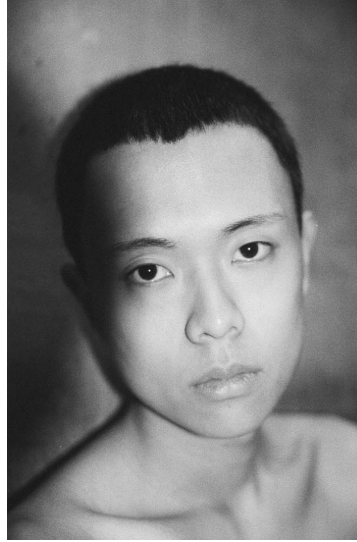

Morph

Morph Management, 36 Jangmun-ro Yongsan-gu Seoul Korea ZIP 04393 | Phone: +82 2 797 7200

KIM CHOONG EUI (@cukeem)

Height 187/6'1.5" Chest 87/34.5" Waist 76/30" Hips 90/35.5" Shoe 280mm Hair Black Eyes Black Born in 1996