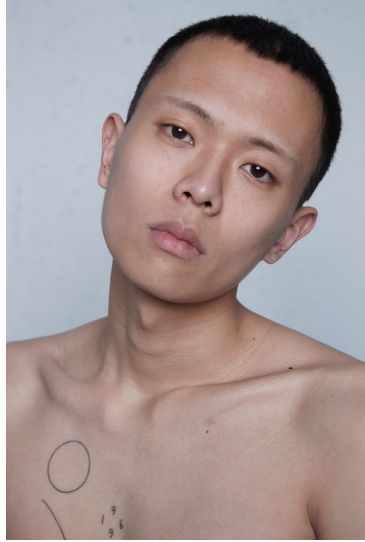

Morph

Morph Management, 36 Jangmun-ro Yongsan-gu Seoul Korea ZIP 04393 | Phone: +82 2 797 7200

KIM CHOONG EUI (@cukeem)

Height 187/6'1.5" Chest 87/34.5" Waist 76/30" Hips 90/35.5" Shoe 280mm Hair Black Eyes Black Born in 1996