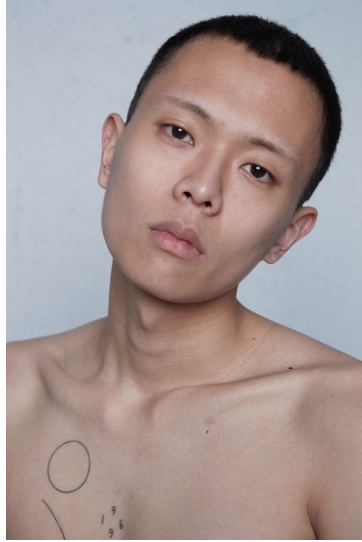

Morph

Morph Management, 36 Jangmun-ro Yongsan-gu Seoul Korea ZIP 04393 | Phone: +82 2 797 7200

KIM CHOONG EUI (@cukeem)

Height 187/6'1.5" Chest 87/34.5" Waist 76/30" Hips 90/35.5" Shoe 280mm Hair Black Eyes Black Born in 1996