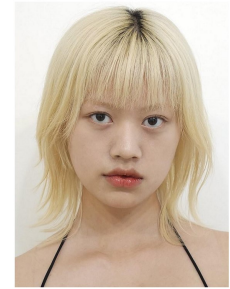

Morph

Morph Management, 36 Jangmun-ro Yongsan-gu Seoul Korea ZIP 04393 | Phone: +82 2 797 7200

Morph

MORPH COMPCARD UPDATE WOMEN

Born in 1900