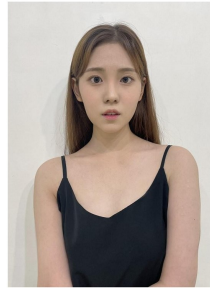

Morph

Morph Management, 36 Jangmun-ro Yongsan-gu Seoul Korea ZIP 04393 | Phone: +82 2 797 7200

Morph

MORPH COMPCARD UPDATE WOMEN

Born in 1900