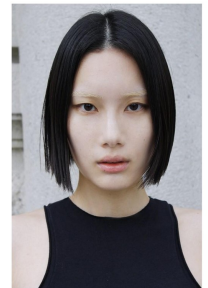

Morph

Morph Management, 36 Jangmun-ro Yongsan-gu Seoul Korea ZIP 04393 | Phone: +82 2 797 7200

Morph

MORPH COMPCARD UPDATE WOMEN

Born in 1900