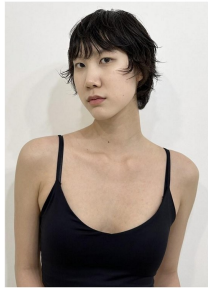

Morph

Morph Management, 36 Jangmun-ro Yongsan-gu Seoul Korea ZIP 04393 | Phone: +82 2 797 7200

Morph