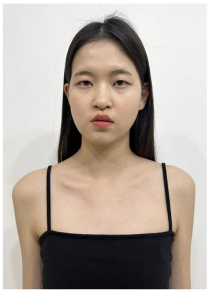

Morph

Morph Management, 36 Jangmun-ro Yongsan-gu Seoul Korea ZIP 04393 | Phone: +82 2 797 7200

Morph

MORPH COMPCARD UPDATE WOMEN

Born in 1900