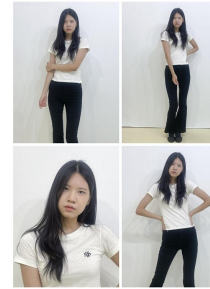

Lee Sun (@lee_sun_)