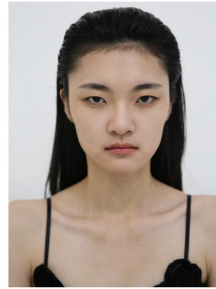

Morph

Morph Management, 36 Jangmun-ro Yongsan-gu Seoul Korea ZIP 04393 | Phone: +82 2 797 7200

Morph

MORPH COMPCARD UPDATE WOMEN

Born in 1900