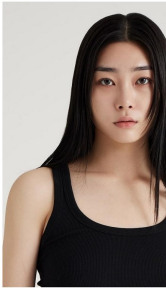

Morph

Morph Management, 36 Jangmun-ro Yongsan-gu Seoul Korea ZIP 04393 | Phone: +82 2 797 7200

Morph

MORPH COMPCARD UPDATE WOMEN

Born in 1900