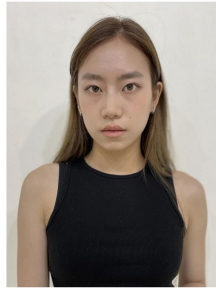

Morph

Morph Management, 36 Jangmun-ro Yongsan-gu Seoul Korea ZIP 04393 | Phone: +82 2 797 7200

Morph

MORPH COMPCARD UPDATE WOMEN

Born in 1900