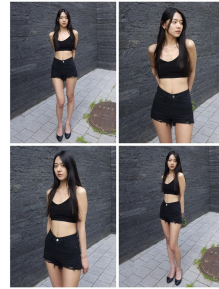

Koo Na Yoon (@ellthyoo_)