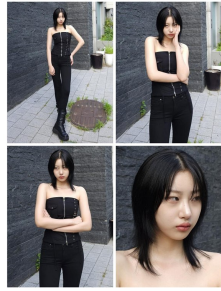

Morph

Morph Management, 36 Jangmun-ro Yongsan-gu Seoul Korea ZIP 04393 | Phone: +82 2 797 7200

Morph

MORPH COMPCARD UPDATE WOMEN

Born in 1900