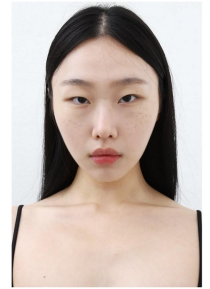

Morph

Morph Management, 36 Jangmun-ro Yongsan-gu Seoul Korea ZIP 04393 | Phone: +82 2 797 7200

Morph

MORPH COMPCARD UPDATE WOMEN

Born in 1900