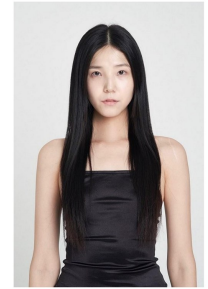

Morph

Morph Management, 36 Jangmun-ro Yongsan-gu Seoul Korea ZIP 04393 | Phone: +82 2 797 7200

Morph

MORPH COMPCARD UPDATE WOMEN

Born in 1900