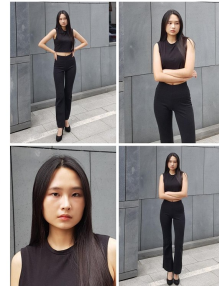

Kwon Gyu Ri (@00000000000000000000)