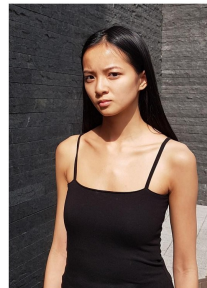

Morph

Morph Management, 36 Jangmun-ro Yongsan-gu Seoul Korea ZIP 04393 | Phone: +82 2 797 7200

Morph

MORPH COMPCARD UPDATE WOMEN

Born in 1900