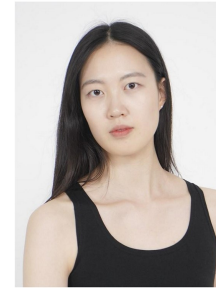

Morph

Morph Management, 36 Jangmun-ro Yongsan-gu Seoul Korea ZIP 04393 | Phone: +82 2 797 7200

Morph

MORPH COMPCARD UPDATE WOMEN

Born in 1900