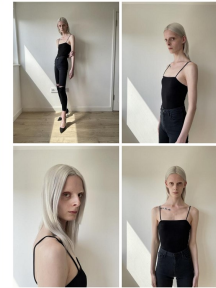

Morph

Morph Management, 36 Jangmun-ro Yongsan-gu Seoul Korea ZIP 04393 | Phone: +82 2 797 7200

FEMALE MODELS

Morph

MORPH COMPCARD UPDATE WOMEN

Born in 1900