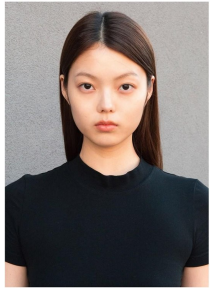

Morph

Morph Management, 36 Jangmun-ro Yongsan-gu Seoul Korea ZIP 04393 | Phone: +82 2 797 7200

Morph