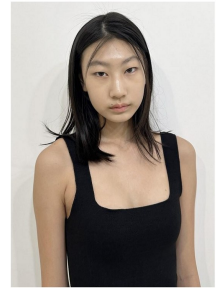

Morph

Morph Management, 36 Jangmun-ro Yongsan-gu Seoul Korea ZIP 04393 | Phone: +82 2 797 7200

Morph

MORPH COMPCARD UPDATE WOMEN

Born in 1900