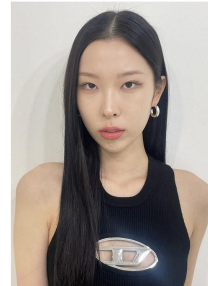

Morph

Morph Management, 36 Jangmun-ro Yongsan-gu Seoul Korea ZIP 04393 | Phone: +82 2 797 7200

Morph

MORPH COMPCARD UPDATE WOMEN

Born in 1900