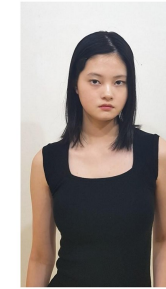

Morph

Morph Management, 36 Jangmun-ro Yongsan-gu Seoul Korea ZIP 04393 | Phone: +82 2 797 7200

Morph

MORPH COMPCARD UPDATE WOMEN

Born in 1900