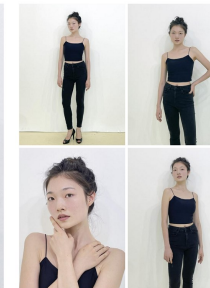

Sarang (@sarang_choung)

MORPH COMPCARD UPDATE WOMEN

Born in 1900