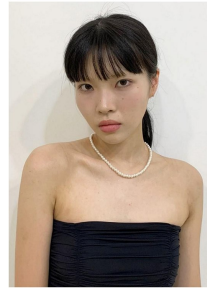

Morph

Morph Management, 36 Jangmun-ro Yongsan-gu Seoul Korea ZIP 04393 | Phone: +82 2 797 7200

Morph

MORPH COMPCARD UPDATE WOMEN

Born in 1900