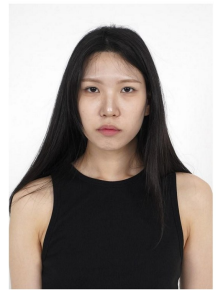

Morph

Morph Management, 36 Jangmun-ro Yongsan-gu Seoul Korea ZIP 04393 | Phone: +82 2 797 7200

Morph

MORPH COMPCARD UPDATE WOMEN

Born in 1900