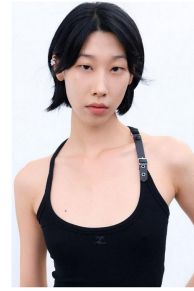

Morph

Morph Management, 36 Jangmun-ro Yongsan-gu Seoul Korea ZIP 04393 | Phone: +82 2 797 7200

FEMALE MODELS

Morph