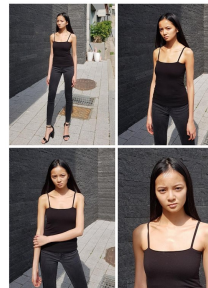

Sarah Hyun (@sarahhyun)