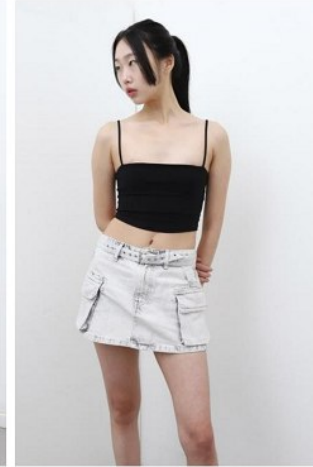

Morph

Morph Management, 36 Jangmun-ro Yongsan-gu Seoul Korea ZIP 04393 | Phone: +82 2 797 7200

Morph

Morph Management, 36 Jangmun-ro Yongsan-gu Seoul Korea ZIP 04393 | Phone: +82 2 797 7200

Park Chae Won (@onlyandwon)

Height 176/5'9.5" Bust 84/33" A Waist 61/24" Hips 88/34.5" Shoe 245mm

Hair Black Eyes Brown Born in 1999

MORPH COMPCARD UPDATE WOMEN

Born in 1900