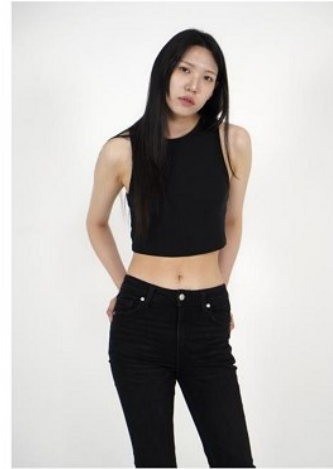

Morph

Morph Management, 36 Jangmun-ro Yongsan-gu Seoul Korea ZIP 04393 | Phone: +82 2 797 7200

Morph

Morph Management, 36 Jangmun-ro Yongsan-gu Seoul Korea ZIP 04393 | Phone: +82 2 797 7200

Kang Si Hyeon (@nuyhisgnak)

Height 178/5'10" Bust 77/30.5" A Waist 58/23" Hips 84/33" Shoe 245mm

Hair Black Eyes Black Born in 2005

MORPH COMPCARD UPDATE WOMEN

Born in 1900