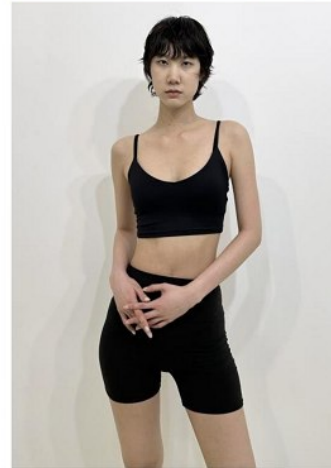

Morph

Morph Management, 36 Jangmun-ro Yongsan-gu Seoul Korea ZIP 04393 | Phone: +82 2 797 7200

Morph

Morph Management, 36 Jangmun-ro Yongsan-gu Seoul Korea ZIP 04393 | Phone: +82 2 797 7200

Park Jo Eun (@i.m__good_)

Height 180/5'11" Bust 81/32" A Waist 61/24" Hips 90/35.5" Shoe 250mm
Hair Black Eyes Brown Born in 2002

MORPH COMPCARD UPDATE WOMEN

Born in 1900