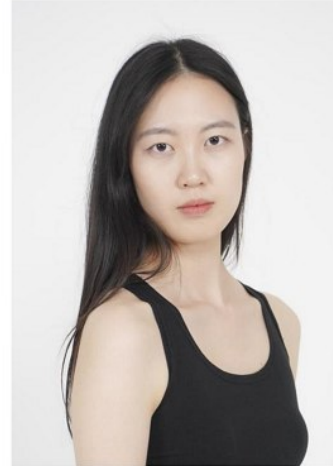

Morph

Morph Management, 36 Jangmun-ro Yongsan-gu Seoul Korea ZIP 04393 | Phone: +82 2 797 7200

Morph

Morph Management, 36 Jangmun-ro Yongsan-gu Seoul Korea ZIP 04393 | Phone: +82 2 797 7200

Park Jeong Yeon (@j_kite_727)

Height 178/5'10" Bust 78/30.5" A Waist 61/24" Hips 87/34.5" Shoe 245mm

Hair Black Eyes Black Born in 2005

MORPH COMPCARD UPDATE WOMEN

Born in 1900