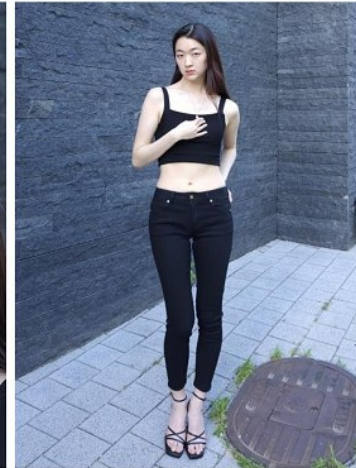

Morph

Morph Management, 36 Jangmun-ro Yongsan-gu Seoul Korea ZIP 04393 | Phone: +82 2 797 7200

Morph

Morph Management, 36 Jangmun-ro Yongsan-gu Seoul Korea ZIP 04393 | Phone: +82 2 797 7200

Lee Yea Jin (@phersu.io)

Height 173/5'8" Bust 80/31.5" B Waist 58/23" Hips 89/35" Shoe 245mm

Hair Black Eyes Black Born in 2002

MORPH COMPCARD UPDATE WOMEN

Born in 1900