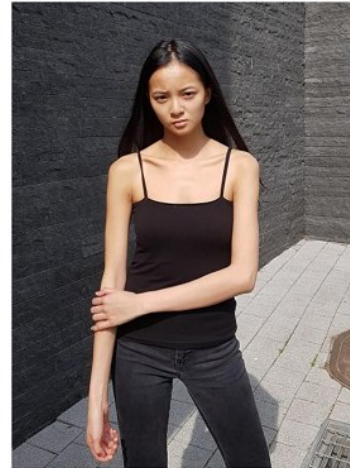

Morph

Morph Management, 36 Jangmun-ro Yongsan-gu Seoul Korea ZIP 04393 | Phone: +82 2 797 7200

Morph

Morph Management, 36 Jangmun-ro Yongsan-gu Seoul Korea ZIP 04393 | Phone: +82 2 797 7200

Sarah Huynh (@thesarahhuynh)
Height 173/5'8" Bust 76/30" Waist 58/23" Hips 85/33.5"
Hair Black Eyes Black Born in 2000

MORPH COMPCARD UPDATE WOMEN

Born in 1900