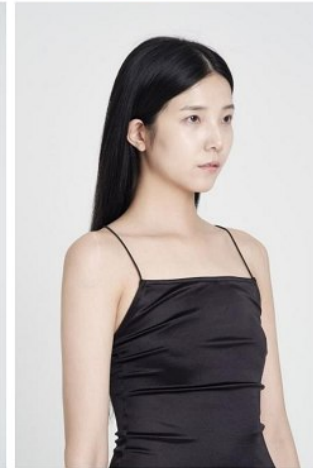

Morph

Morph Management, 36 Jangmun-ro Yongsan-gu Seoul Korea ZIP 04393 | Phone: +82 2 797 7200

Morph

Morph Management, 36 Jangmun-ro Yongsan-gu Seoul Korea ZIP 04393 | Phone: +82 2 797 7200

Suni Choi (@suni_____)

Height 178/5'10" Bust 77/30.5" A Waist 59/23" Hips 88/34.5" Shoe 250mm
Hair Black Eyes Dark Brown Born in 2000

MORPH COMPCARD UPDATE WOMEN

Born in 1900