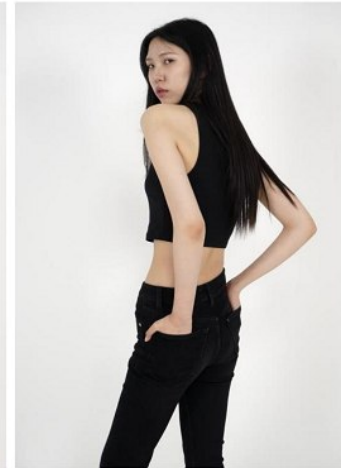

Morph

Morph Management, 36 Jangmun-ro Yongsan-gu Seoul Korea ZIP 04393 | Phone: +82 2 797 7200

Morph

Morph Management, 36 Jangmun-ro Yongsan-gu Seoul Korea ZIP 04393 | Phone: +82 2 797 7200

Kang Si Hyeon (@nuyhisgnak)

Height 178/5'10" Bust 77/30.5" A Waist 58/23" Hips 84/33" Shoe 245mm

Hair Black Eyes Black Born in 2005

MORPH COMPCARD UPDATE WOMEN

Born in 1900