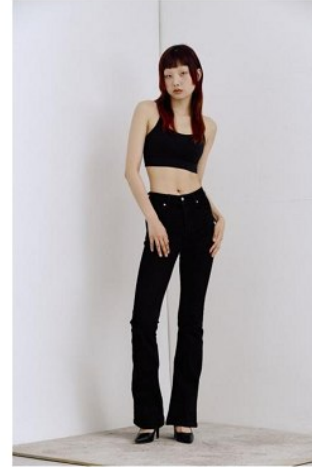

Morph

Morph Management, 36 Jangmun-ro Yongsan-gu Seoul Korea ZIP 04393 | Phone: +82 2 797 7200

Morph

Morph Management, 36 Jangmun-ro Yongsan-gu Seoul Korea ZIP 04393 | Phone: +82 2 797 7200

Kim Chae Yeon (@chaezeball)

Height 176/5'9.5" Bust 74/29" Waist 59/23" Hips 86/34" Shoe 245mm

Hair Red Eyes Black Born in 2003

MORPH COMPCARD UPDATE WOMEN

Born in 1900