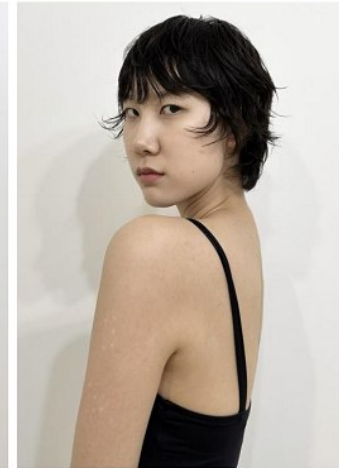

Morph

Morph Management, 36 Jangmun-ro Yongsan-gu Seoul Korea ZIP 04393 | Phone: +82 2 797 7200

Morph

Morph Management, 36 Jangmun-ro Yongsan-gu Seoul Korea ZIP 04393 | Phone: +82 2 797 7200

Park Jo Eun (@i.m__good_)

Height 180/5'11" Bust 81/32" A Waist 61/24" Hips 90/35.5" Shoe 250mm
Hair Black Eyes Brown Born in 2002

MORPH COMPCARD UPDATE WOMEN

Born in 1900