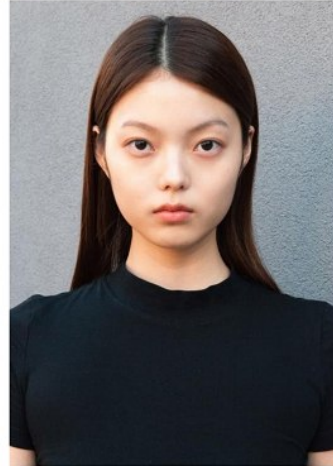

Morph

Morph Management, 36 Jangmun-ro Yongsan-gu Seoul Korea ZIP 04393 | Phone: +82 2 797 7200

Morph

Morph Management, 36 Jangmun-ro Yongsan-gu Seoul Korea ZIP 04393 | Phone: +82 2 797 7200

Lee Joo Hyun (@jooiooui)

Height 178/5'10" Bust 80/31.5" A Waist 60/23.5" Hips 90/35.5" Shoe 250mm

Hair Black Eyes Black Born in 2004

MORPH COMPCARD UPDATE WOMEN

Born in 1900