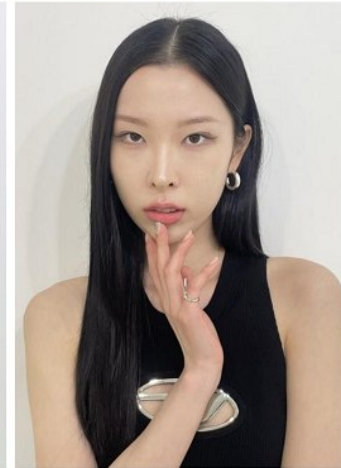

Morph

Morph Management, 36 Jangmun-ro Yongsan-gu Seoul Korea ZIP 04393 | Phone: +82 2 797 7200

Morph

Morph Management, 36 Jangmun-ro Yongsan-gu Seoul Korea ZIP 04393 | Phone: +82 2 797 7200

Lee Young Joo (@20zoo_s2_)

Height 174/5'8.5" Bust 77/30.5" A Waist 56/22" Hips 81/32" Shoe 240mm

Hair Black Eyes Black Born in 2003

MORPH COMPCARD UPDATE WOMEN

Born in 1900