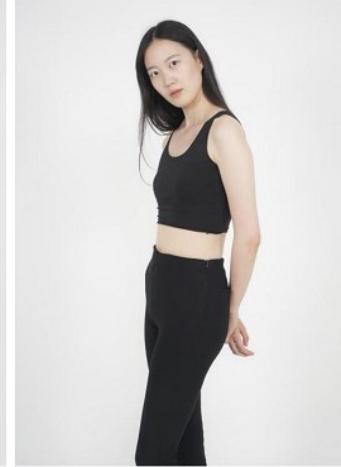

Morph

Morph Management, 36 Jangmun-ro Yongsan-gu Seoul Korea ZIP 04393 | Phone: +82 2 797 7200

Morph

Morph Management, 36 Jangmun-ro Yongsan-gu Seoul Korea ZIP 04393 | Phone: +82 2 797 7200

Park Jeong Yeon (@j_kite_727)

Height 178/5'10" Bust 78/30.5" A Waist 61/24" Hips 87/34.5" Shoe 245mm

Hair Black Eyes Black Born in 2005

MORPH COMPCARD UPDATE WOMEN

Born in 1900