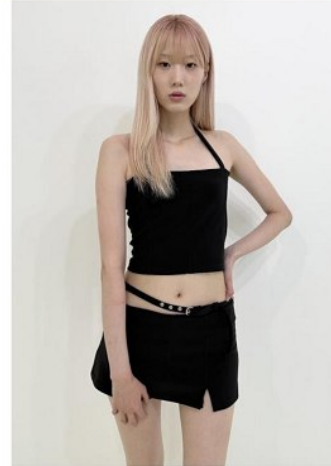

Morph

Morph Management, 36 Jangmun-ro Yongsan-gu Seoul Korea ZIP 04393 | Phone: +82 2 797 7200

Morph

Morph Management, 36 Jangmun-ro Yongsan-gu Seoul Korea ZIP 04393 | Phone: +82 2 797 7200

Jun Yoo Na (@jun_yoona_)

Height 175/5'9" Bust 72/28.5" A Waist 61/24" Hips 88/34.5" Shoe 250mm

Hair Blonde Eyes Brown Born in 2000

MORPH COMPCARD UPDATE WOMEN

Born in 1900