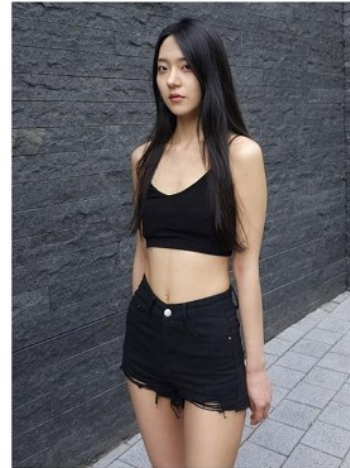

Morph

Morph Management, 36 Jangmun-ro Yongsan-gu Seoul Korea ZIP 04393 | Phone: +82 2 797 7200

Morph

Morph Management, 36 Jangmun-ro Yongsan-gu Seoul Korea ZIP 04393 | Phone: +82 2 797 7200

Koo Na Yoon (@fillwithyou_)

Height 172/5'7.5" Bust 79/31" A Waist 57/22.5" Hips 90/35.5" Shoe 240mm

Hair Black Eyes Black Born in 2001

MORPH COMPCARD UPDATE WOMEN

Born in 1900