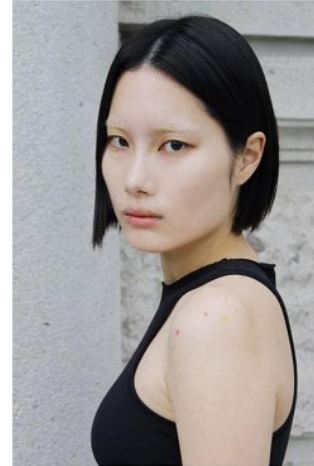

Morph

Morph Management, 36 Jangmun-ro Yongsan-gu Seoul Korea ZIP 04393 | Phone: +82 2 797 7200

Morph

Morph Management, 36 Jangmun-ro Yongsan-gu Seoul Korea ZIP 04393 | Phone: +82 2 797 7200

Park Ji Yeon (@heyhill__)

Height 173/5'8" Bust 81/32" Waist 62/24.5" Hips 89/35" Shoe 245mm

Hair Black Eyes Black Born in 1998

MORPH COMPCARD UPDATE WOMEN

Born in 1900