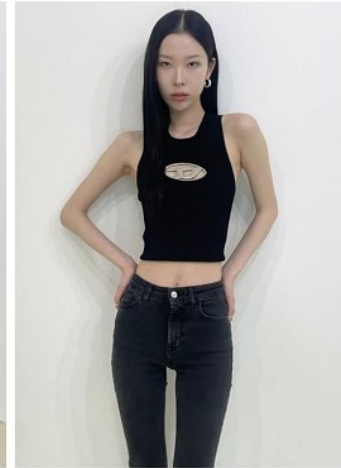

Morph

Morph Management, 36 Jangmun-ro Yongsan-gu Seoul Korea ZIP 04393 | Phone: +82 2 797 7200

Morph

Morph Management, 36 Jangmun-ro Yongsan-gu Seoul Korea ZIP 04393 | Phone: +82 2 797 7200

Lee Young Joo (@20zoo_s2_)

Height 174/5'8.5" Bust 77/30.5" A Waist 56/22" Hips 81/32" Shoe 240mm

Hair Black Eyes Black Born in 2003

MORPH COMPCARD UPDATE WOMEN

Born in 1900