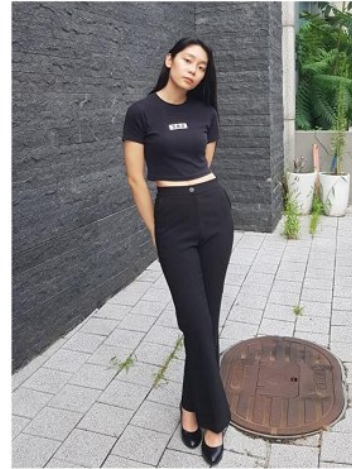

Morph

Morph Management, 36 Jangmun-ro Yongsan-gu Seoul Korea ZIP 04393 | Phone: +82 2 797 7200

Morph

Morph Management, 36 Jangmun-ro Yongsan-gu Seoul Korea ZIP 04393 | Phone: +82 2 797 7200

Jung Ye Yeong (@y_y_pippi)

Height 172/5'7.5" Bust 85/33.5" B/C Waist 62/24.5" Hips 90/35.5" Shoe 250mm

Hair Black Eyes Black Born in 2001

MORPH COMPCARD UPDATE WOMEN

Born in 1900