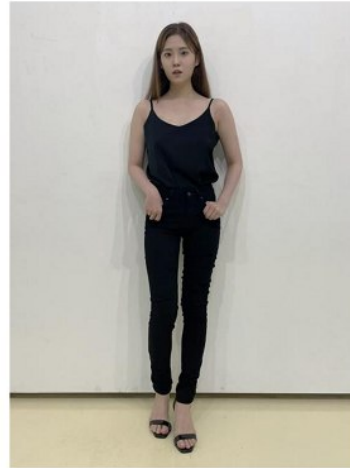

Morph

Morph Management, 36 Jangmun-ro Yongsan-gu Seoul Korea ZIP 04393 | Phone: +82 2 797 7200

Morph

Morph Management, 36 Jangmun-ro Yongsan-gu Seoul Korea ZIP 04393 | Phone: +82 2 797 7200

Lee Jee Yeon (@jiyeonlee99)

Height 163/5'4" Bust 76/30" C Waist 57/22.5" Hips 84/33" Shoe 235mm

Hair Dark Brown Eyes Black Born in 1999

MORPH COMPCARD UPDATE WOMEN

Born in 1900