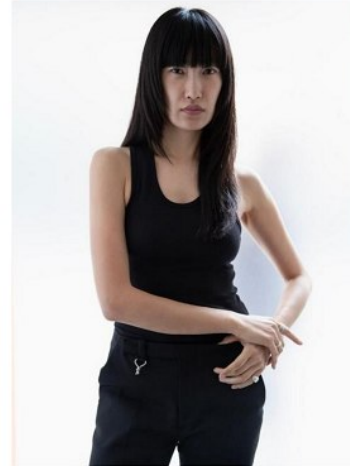

Morph

Morph Management, 36 Jangmun-ro Yongsan-gu Seoul Korea ZIP 04393 | Phone: +82 2 797 7200

Morph

Morph Management, 36 Jangmun-ro Yongsan-gu Seoul Korea ZIP 04393 | Phone: +82 2 797 7200

Gigi Jeon (@gigijeon)

Height 178/5'10" Bust 81/32" Waist 61/24" Hips 86/34" Shoe 255mm

Hair Brown Eyes Black Born in 1900

MORPH COMPCARD UPDATE WOMEN

Born in 1900