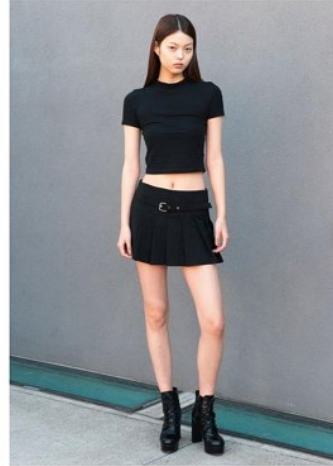

Morph

Morph Management, 36 Jangmun-ro Yongsan-gu Seoul Korea ZIP 04393 | Phone: +82 2 797 7200

Morph

Morph Management, 36 Jangmun-ro Yongsan-gu Seoul Korea ZIP 04393 | Phone: +82 2 797 7200

Lee Joo Hyun (@jooiooui)

Height 178/5'10" Bust 80/31.5" A Waist 60/23.5" Hips 90/35.5" Shoe 250mm

Hair Black Eyes Black Born in 2004

MORPH COMPCARD UPDATE WOMEN

Born in 1900