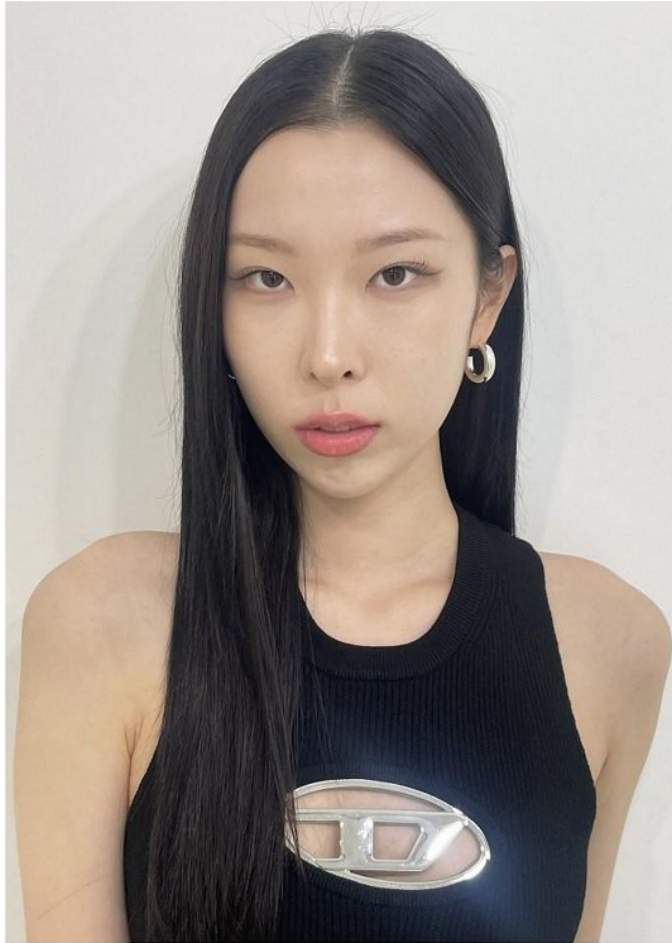

Morph

Morph Management, 36 Jangmun-ro Yongsan-gu Seoul Korea ZIP 04393 | Phone: +82 2 797 7200

Morph

Morph Management, 36 Jangmun-ro Yongsan-gu Seoul Korea ZIP 04393 | Phone: +82 2 797 7200

Lee Young Joo (@20zoo_s2_)

Height 174/5'8.5" Bust 77/30.5" A Waist 56/22" Hips 81/32" Shoe 240mm

Hair Black Eyes Black Born in 2003

MORPH COMPCARD UPDATE WOMEN

Born in 1900