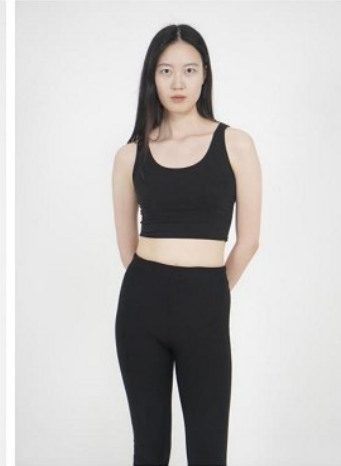

Morph

Morph Management, 36 Jangmun-ro Yongsan-gu Seoul Korea ZIP 04393 | Phone: +82 2 797 7200

Morph

Morph Management, 36 Jangmun-ro Yongsan-gu Seoul Korea ZIP 04393 | Phone: +82 2 797 7200

Park Jeong Yeon (@j_kite_727)

Height 178/5'10" Bust 78/30.5" A Waist 61/24" Hips 87/34.5" Shoe 245mm

Hair Black Eyes Black Born in 2005

MORPH COMPCARD UPDATE WOMEN

Born in 1900