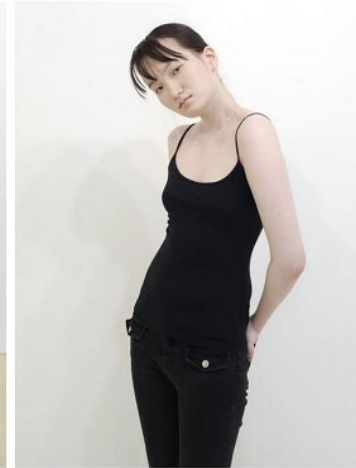

Morph

Morph Management, 36 Jangmun-ro Yongsan-gu Seoul Korea ZIP 04393 | Phone: +82 2 797 7200

Morph

Morph Management, 36 Jangmun-ro Yongsan-gu Seoul Korea ZIP 04393 | Phone: +82 2 797 7200

Luce Kim (@luce7kim)

Height 175/5'9" Bust 81/32" B Waist 62/24.5" Hips 86/34" Shoe 235mm

Hair Brown Eyes Brown Born in 2003

MORPH COMPCARD UPDATE WOMEN

Born in 1900