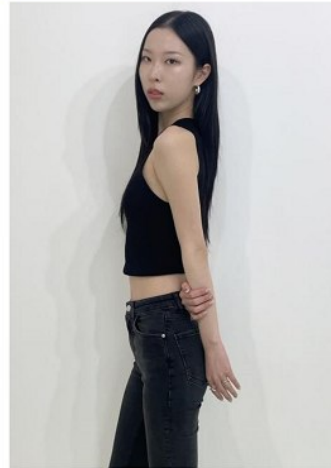

Morph

Morph Management, 36 Jangmun-ro Yongsan-gu Seoul Korea ZIP 04393 | Phone: +82 2 797 7200

Morph

Morph Management, 36 Jangmun-ro Yongsan-gu Seoul Korea ZIP 04393 | Phone: +82 2 797 7200

Lee Young Joo (@20zoo_s2_)

Height 174/5'8.5" Bust 77/30.5" A Waist 56/22" Hips 81/32" Shoe 240mm

Hair Black Eyes Black Born in 2003

MORPH COMPCARD UPDATE WOMEN

Born in 1900