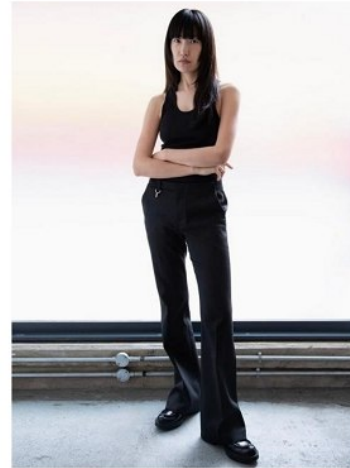

Morph

Morph Management, 36 Jangmun-ro Yongsan-gu Seoul Korea ZIP 04393 | Phone: +82 2 797 7200

Morph

Morph Management, 36 Jangmun-ro Yongsan-gu Seoul Korea ZIP 04393 | Phone: +82 2 797 7200

Gigi Jeon (@gigijeon)

Height 178/5'10" Bust 81/32" Waist 61/24" Hips 86/34" Shoe 255mm

Hair Brown Eyes Black Born in 1900

MORPH COMPCARD UPDATE WOMEN

Born in 1900