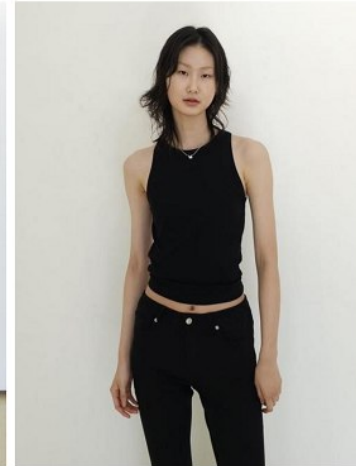

Morph

Morph Management, 36 Jangmun-ro Yongsan-gu Seoul Korea ZIP 04393 | Phone: +82 2 797 7200

Morph

Morph Management, 36 Jangmun-ro Yongsan-gu Seoul Korea ZIP 04393 | Phone: +82 2 797 7200

Park So Yeon (@park_xxo)

Height 181/5'11.5" Bust 71/28" A Waist 56/22" Hips 89/35" Shoe 250mm

Hair Dark Brown Eyes Brown Born in 2003

MORPH COMPCARD UPDATE WOMEN

Born in 1900