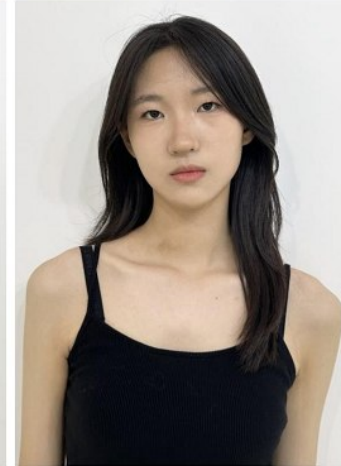

Morph

Morph Management, 36 Jangmun-ro Yongsan-gu Seoul Korea ZIP 04393 | Phone: +82 2 797 7200

Morph

Morph Management, 36 Jangmun-ro Yongsan-gu Seoul Korea ZIP 04393 | Phone: +82 2 797 7200

Shin Hwan Hee (@hee_0x)

Height 180/5'11" Bust 79/31" A Waist 62/24.5" Hips 87/34.5" Shoe 255mm

Hair Dark Brown Eyes Dark Brown Born in 2009

MORPH COMPCARD UPDATE WOMEN

Born in 1900