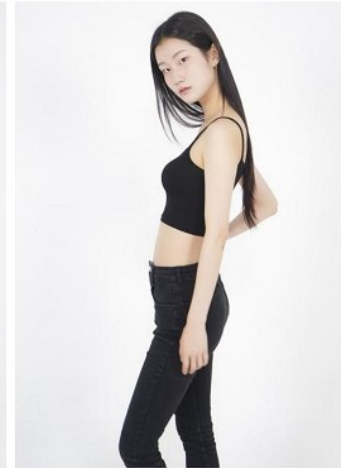

Morph

Morph Management, 36 Jangmun-ro Yongsan-gu Seoul Korea ZIP 04393 | Phone: +82 2 797 7200

Morph

Morph Management, 36 Jangmun-ro Yongsan-gu Seoul Korea ZIP 04393 | Phone: +82 2 797 7200

Jang Bokeum (@rosely__js2)

Height 176/5'9.5" Bust 81/32" B Waist 55/21.5" Hips 82/32.5" Shoe 235mm

Hair Black Eyes Black Born in 2005

MORPH COMPCARD UPDATE WOMEN

Born in 1900