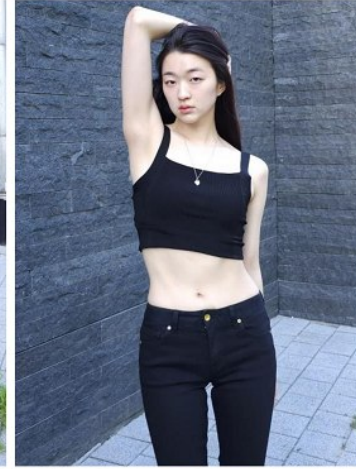

Morph

Morph Management, 36 Jangmun-ro Yongsan-gu Seoul Korea ZIP 04393 | Phone: +82 2 797 7200

Morph

Morph Management, 36 Jangmun-ro Yongsan-gu Seoul Korea ZIP 04393 | Phone: +82 2 797 7200

Lee Yea Jin (@phersu.io)

Height 173/5'8" Bust 80/31.5" B Waist 58/23" Hips 89/35" Shoe 245mm

Hair Black Eyes Black Born in 2002

MORPH COMPCARD UPDATE WOMEN

Born in 1900