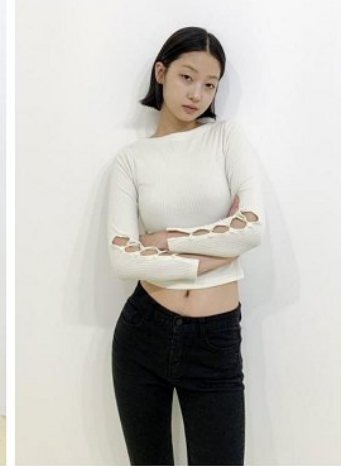

Morph

Morph Management, 36 Jangmun-ro Yongsan-gu Seoul Korea ZIP 04393 | Phone: +82 2 797 7200

Morph

Morph Management, 36 Jangmun-ro Yongsan-gu Seoul Korea ZIP 04393 | Phone: +82 2 797 7200

Kim Miso (@mimibabykim)

Height 172/5'7.5" Bust 74/29" A Waist 60/23.5" Hips 87/34.5" Shoe 225mm

Hair Black Eyes Black Born in 2004

MORPH COMPCARD UPDATE WOMEN

Born in 1900