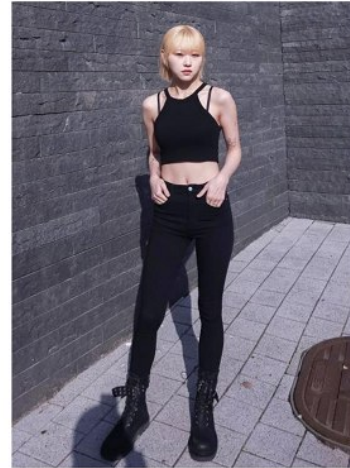

Morph

Morph Management, 36 Jangmun-ro Yongsan-gu Seoul Korea ZIP 04393 | Phone: +82 2 797 7200

Morph

Morph Management, 36 Jangmun-ro Yongsan-gu Seoul Korea ZIP 04393 | Phone: +82 2 797 7200

Jo Yu Jin (@u.xxj)

Height 171/5'7.5" Bust 84/33" C Waist 62/24.5" Hips 90/35.5" Shoe 240mm

Hair Blonde Eyes Brown Born in 1998

MORPH COMPCARD UPDATE WOMEN

Born in 1900