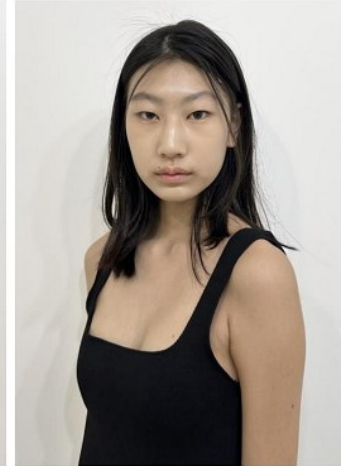

Morph

Morph Management, 36 Jangmun-ro Yongsan-gu Seoul Korea ZIP 04393 | Phone: +82 2 797 7200

Morph

Morph Management, 36 Jangmun-ro Yongsan-gu Seoul Korea ZIP 04393 | Phone: +82 2 797 7200

Ham Chae Yoon (@hamchae_yoon)

Height 173/5'8" Bust 74/29" A Waist 58/23" Hips 85/33.5" Shoe 245mm

Hair Black Eyes Black Born in 2009

MORPH COMPCARD UPDATE WOMEN

Born in 1900