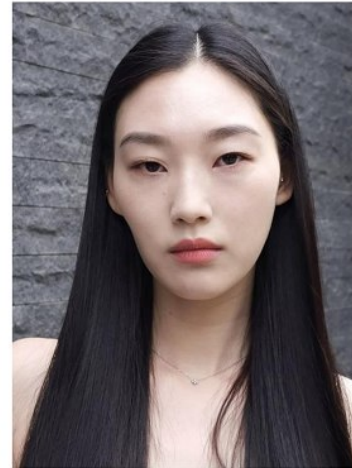

Morph

Morph Management, 36 Jangmun-ro Yongsan-gu Seoul Korea ZIP 04393 | Phone: +82 2 797 7200

Morph

Morph Management, 36 Jangmun-ro Yongsan-gu Seoul Korea ZIP 04393 | Phone: +82 2 797 7200

Ako (@ako_0214)

Height 174/5'8.5" Bust 76/30" A/B Waist 58/23" Hips 86/34" Shoe 250mm
Hair Black Eyes Brown Born in 1994

MORPH COMPCARD UPDATE WOMEN

Born in 1900