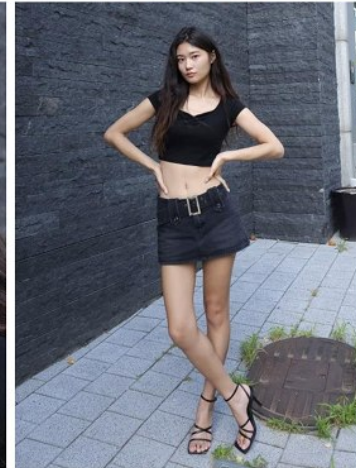

Morph

Morph Management, 36 Jangmun-ro Yongsan-gu Seoul Korea ZIP 04393 | Phone: +82 2 797 7200

Morph

Morph Management, 36 Jangmun-ro Yongsan-gu Seoul Korea ZIP 04393 | Phone: +82 2 797 7200

Choi Jin (@c.jiny)

Height 172/5'7.5" Bust 79/31" A Waist 58/23" Hips 89/35" Shoe 250mm

Hair Brown Eyes Black Born in 1999

MORPH COMPCARD UPDATE WOMEN

Born in 1900