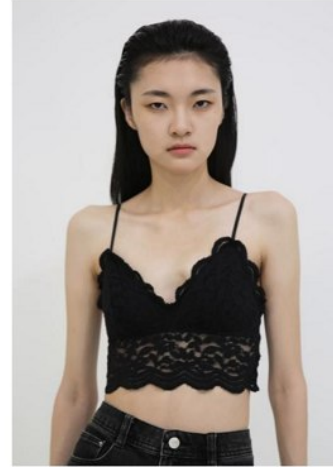

Morph

Morph Management, 36 Jangmun-ro Yongsan-gu Seoul Korea ZIP 04393 | Phone: +82 2 797 7200

Morph

Morph Management, 36 Jangmun-ro Yongsan-gu Seoul Korea ZIP 04393 | Phone: +82 2 797 7200

Joo Young In (@zoo_0__person_)

Height 177/5'9.5" Bust 77/30.5" A Waist 52/20.5" Hips 89/35" Shoe 245mm

Hair Black Eyes Black Born in 2002

MORPH COMPCARD UPDATE WOMEN

Born in 1900