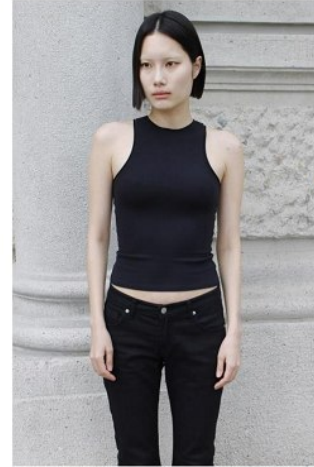

Morph

Morph Management, 36 Jangmun-ro Yongsan-gu Seoul Korea ZIP 04393 | Phone: +82 2 797 7200

Morph

Morph Management, 36 Jangmun-ro Yongsan-gu Seoul Korea ZIP 04393 | Phone: +82 2 797 7200

Park Ji Yeon (@heyhill__)

Height 173/5'8" Bust 81/32" Waist 62/24.5" Hips 89/35" Shoe 245mm

Hair Black Eyes Black Born in 1998

MORPH COMPCARD UPDATE WOMEN

Born in 1900