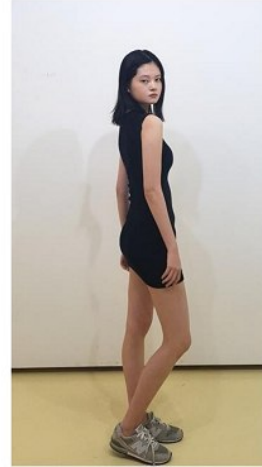

Morph

Morph Management, 36 Jangmun-ro Yongsan-gu Seoul Korea ZIP 04393 | Phone: +82 2 797 7200

Morph

Morph Management, 36 Jangmun-ro Yongsan-gu Seoul Korea ZIP 04393 | Phone: +82 2 797 7200

Choi So Dam (@mxrisoxann)

Height 171/5'7.5" Bust 74/29" A Waist 58/23" Hips 87/34.5" Shoe 230mm
Hair Black Eyes Black Born in 2004

MORPH COMPCARD UPDATE WOMEN

Born in 1900