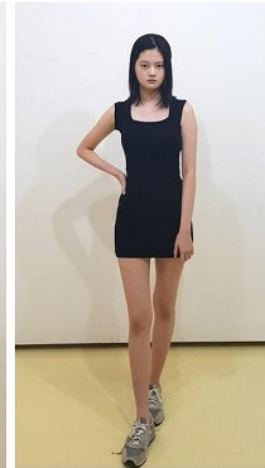

Morph

Morph Management, 36 Jangmun-ro Yongsan-gu Seoul Korea ZIP 04393 | Phone: +82 2 797 7200

Morph

Morph Management, 36 Jangmun-ro Yongsan-gu Seoul Korea ZIP 04393 | Phone: +82 2 797 7200

Choi So Dam (@mxrisoxann)

Height 171/5'7.5" Bust 74/29" A Waist 58/23" Hips 87/34.5" Shoe 230mm
Hair Black Eyes Black Born in 2004

MORPH COMPCARD UPDATE WOMEN

Born in 1900