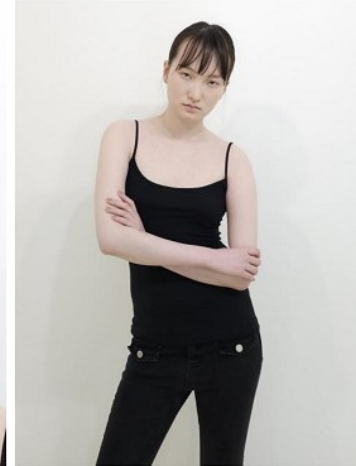

Morph

Morph Management, 36 Jangmun-ro Yongsan-gu Seoul Korea ZIP 04393 | Phone: +82 2 797 7200

Morph

Morph Management, 36 Jangmun-ro Yongsan-gu Seoul Korea ZIP 04393 | Phone: +82 2 797 7200

Luce Kim (@luce7kim)

Height 175/5'9" Bust 81/32" B Waist 62/24.5" Hips 86/34" Shoe 235mm

Hair Brown Eyes Brown Born in 2003

MORPH COMPCARD UPDATE WOMEN

Born in 1900