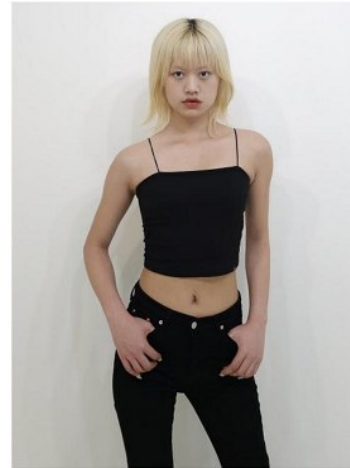

Morph

Morph Management, 36 Jangmun-ro Yongsan-gu Seoul Korea ZIP 04393 | Phone: +82 2 797 7200

Morph

Morph Management, 36 Jangmun-ro Yongsan-gu Seoul Korea ZIP 04393 | Phone: +82 2 797 7200

Hong Ka Young (@gaaringgnir)

Height 177/5'9.5" Bust 76/30" A Waist 61/24" Hips 90/35.5" Shoe 250mm

Hair Blonde Eyes Black Born in 2003

MORPH COMPCARD UPDATE WOMEN

Born in 1900