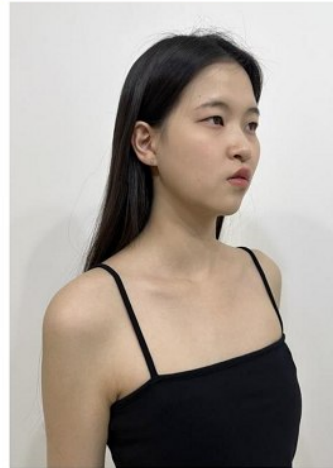

Morph

Morph Management, 36 Jangmun-ro Yongsan-gu Seoul Korea ZIP 04393 | Phone: +82 2 797 7200

Morph

Morph Management, 36 Jangmun-ro Yongsan-gu Seoul Korea ZIP 04393 | Phone: +82 2 797 7200

Choi Yun Suh (@ch00ice)

Height 181/5'11.5" Bust 79/31" A Waist 59/23" Hips 91/36" Shoe 245mm

Hair Brown Eyes Black Born in 2006

MORPH COMPCARD UPDATE WOMEN

Born in 1900