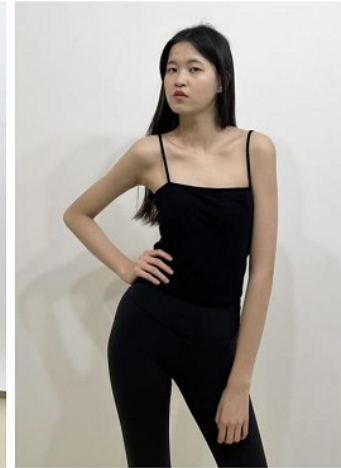

Morph

Morph Management, 36 Jangmun-ro Yongsan-gu Seoul Korea ZIP 04393 | Phone: +82 2 797 7200

Morph

Morph Management, 36 Jangmun-ro Yongsan-gu Seoul Korea ZIP 04393 | Phone: +82 2 797 7200

Choi Yun Suh (@ch00ice)

Height 181/5'11.5" Bust 79/31" A Waist 59/23" Hips 91/36" Shoe 245mm

Hair Brown Eyes Black Born in 2006

MORPH COMPCARD UPDATE WOMEN

Born in 1900