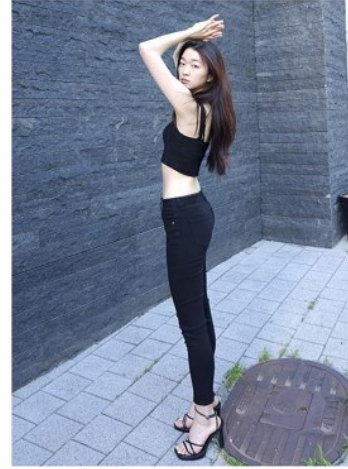

Morph

Morph Management, 36 Jangmun-ro Yongsan-gu Seoul Korea ZIP 04393 | Phone: +82 2 797 7200

Morph

Morph Management, 36 Jangmun-ro Yongsan-gu Seoul Korea ZIP 04393 | Phone: +82 2 797 7200

Lee Yea Jin (@phersu.io)

Height 173/5'8" Bust 80/31.5" B Waist 58/23" Hips 89/35" Shoe 245mm

Hair Black Eyes Black Born in 2002

MORPH COMPCARD UPDATE WOMEN

Born in 1900