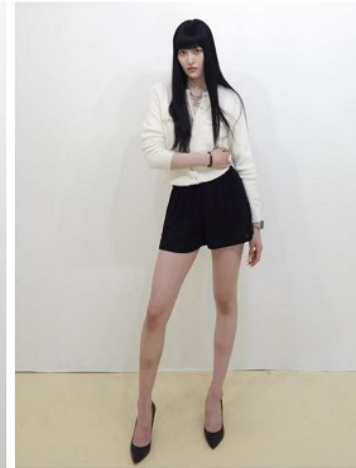

Morph

Morph Management, 36 Jangmun-ro Yongsan-gu Seoul Korea ZIP 04393 | Phone: +82 2 797 7200

Morph

Morph Management, 36 Jangmun-ro Yongsan-gu Seoul Korea ZIP 04393 | Phone: +82 2 797 7200

Yeon Kim (@yeon.d0_0)

Height 180/5'11" Bust 85/33.5" A Waist 60/23.5" Hips 85/33.5" Shoe 250mm

Hair Black Eyes Black Born in 2002

MORPH COMPCARD UPDATE WOMEN

Born in 1900