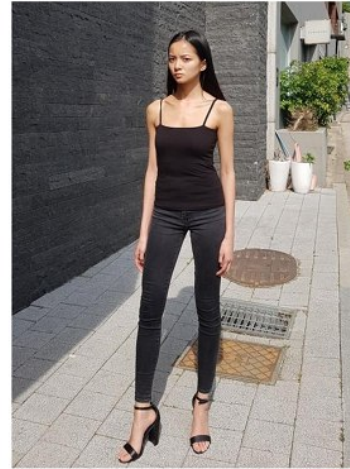

Morph

Morph Management, 36 Jangmun-ro Yongsan-gu Seoul Korea ZIP 04393 | Phone: +82 2 797 7200

Morph

Morph Management, 36 Jangmun-ro Yongsan-gu Seoul Korea ZIP 04393 | Phone: +82 2 797 7200

Sarah Huynh (@thesarahhuynh)
Height 173/5'8" Bust 76/30" Waist 58/23" Hips 85/33.5"
Hair Black Eyes Black Born in 2000

MORPH COMPCARD UPDATE WOMEN

Born in 1900