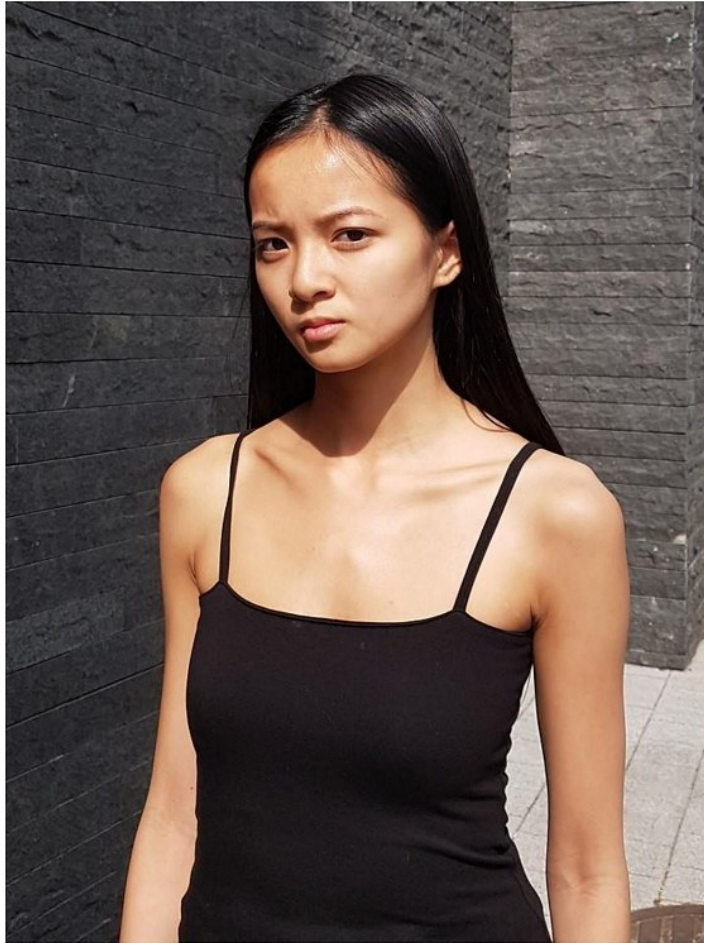

Morph

Morph Management, 36 Jangmun-ro Yongsan-gu Seoul Korea ZIP 04393 | Phone: +82 2 797 7200

Morph

Morph Management, 36 Jangmun-ro Yongsan-gu Seoul Korea ZIP 04393 | Phone: +82 2 797 7200

Sarah Huynh (@thesarahhuynh)
Height 173/5'8" Bust 76/30" Waist 58/23" Hips 85/33.5"
Hair Black Eyes Black Born in 2000

MORPH COMPCARD UPDATE WOMEN

Born in 1900