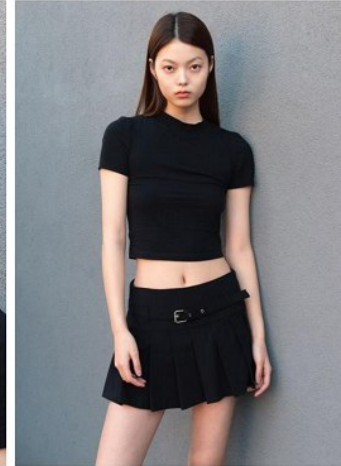

Morph

Morph Management, 36 Jangmun-ro Yongsan-gu Seoul Korea ZIP 04393 | Phone: +82 2 797 7200

Morph

Morph Management, 36 Jangmun-ro Yongsan-gu Seoul Korea ZIP 04393 | Phone: +82 2 797 7200

Lee Joo Hyun (@jooiooui)

Height 178/5'10" Bust 80/31.5" A Waist 60/23.5" Hips 90/35.5" Shoe 250mm

Hair Black Eyes Black Born in 2004

MORPH COMPCARD UPDATE WOMEN

Born in 1900