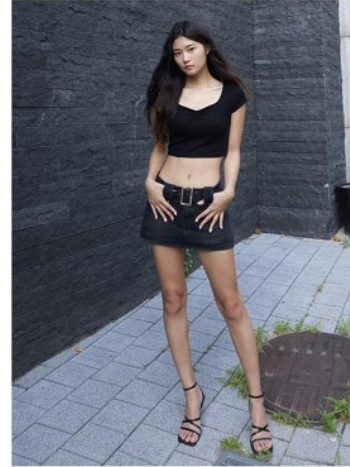

Morph

Morph Management, 36 Jangmun-ro Yongsan-gu Seoul Korea ZIP 04393 | Phone: +82 2 797 7200

Morph

Morph Management, 36 Jangmun-ro Yongsan-gu Seoul Korea ZIP 04393 | Phone: +82 2 797 7200

Choi Jin (@c.jiny)

Height 172/5'7.5" Bust 79/31" A Waist 58/23" Hips 89/35" Shoe 250mm

Hair Brown Eyes Black Born in 1999

MORPH COMPCARD UPDATE WOMEN

Born in 1900