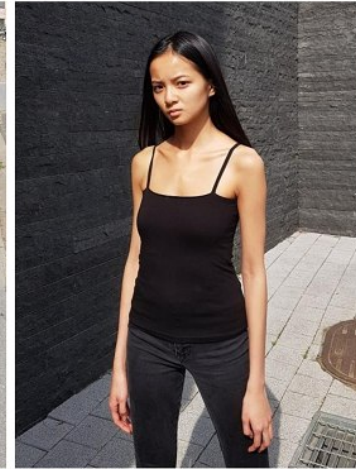

Morph

Morph Management, 36 Jangmun-ro Yongsan-gu Seoul Korea ZIP 04393 | Phone: +82 2 797 7200

Morph

Morph Management, 36 Jangmun-ro Yongsan-gu Seoul Korea ZIP 04393 | Phone: +82 2 797 7200

Sarah Huynh (@thesarahhuynh)
Height 173/5'8" Bust 76/30" Waist 58/23" Hips 85/33.5"
Hair Black Eyes Black Born in 2000

MORPH COMPCARD UPDATE WOMEN

Born in 1900