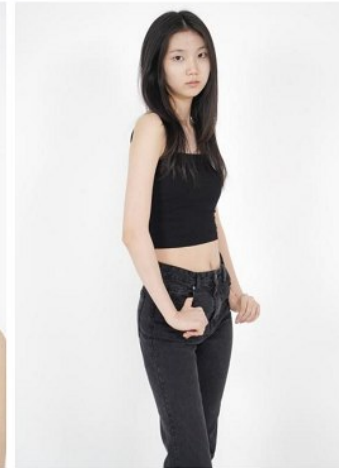

Morph

Morph Management, 36 Jangmun-ro Yongsan-gu Seoul Korea ZIP 04393 | Phone: +82 2 797 7200

Morph

Morph Management, 36 Jangmun-ro Yongsan-gu Seoul Korea ZIP 04393 | Phone: +82 2 797 7200

Lee Chae Young (@cxhaeix)

Height 176/5'9.5" Bust 75/29.5" A Waist 60/23.5" Hips 85/33.5" Shoe 250mm

Hair Dark Brown Eyes Dark Brown Born in 2006

MORPH COMPCARD UPDATE WOMEN

Born in 1900