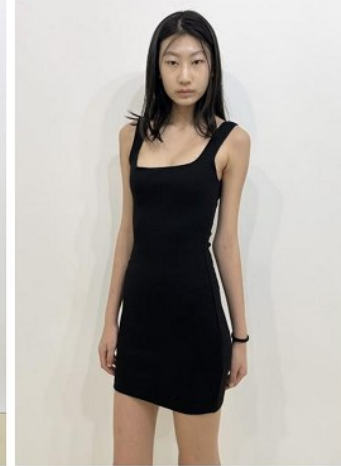

Morph

Morph Management, 36 Jangmun-ro Yongsan-gu Seoul Korea ZIP 04393 | Phone: +82 2 797 7200

Morph

Morph Management, 36 Jangmun-ro Yongsan-gu Seoul Korea ZIP 04393 | Phone: +82 2 797 7200

Ham Chae Yoon (@hamchae_yoon)

Height 173/5'8" Bust 74/29" A Waist 58/23" Hips 85/33.5" Shoe 245mm

Hair Black Eyes Black Born in 2009

MORPH COMPCARD UPDATE WOMEN

Born in 1900