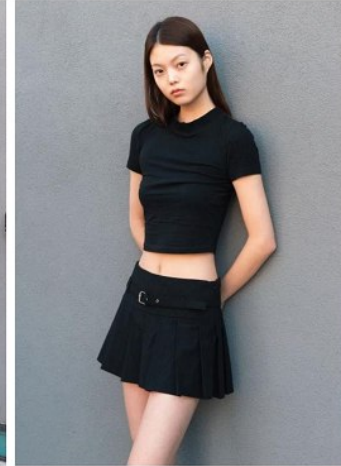

Morph

Morph Management, 36 Jangmun-ro Yongsan-gu Seoul Korea ZIP 04393 | Phone: +82 2 797 7200

Morph

Morph Management, 36 Jangmun-ro Yongsan-gu Seoul Korea ZIP 04393 | Phone: +82 2 797 7200

Lee Joo Hyun (@jooiooui)

Height 178/5'10" Bust 80/31.5" A Waist 60/23.5" Hips 90/35.5" Shoe 250mm

Hair Black Eyes Black Born in 2004

MORPH COMPCARD UPDATE WOMEN

Born in 1900