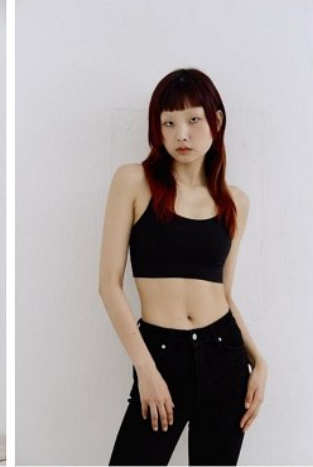

Morph

Morph Management, 36 Jangmun-ro Yongsan-gu Seoul Korea ZIP 04393 | Phone: +82 2 797 7200

Morph

Morph Management, 36 Jangmun-ro Yongsan-gu Seoul Korea ZIP 04393 | Phone: +82 2 797 7200

Kim Chae Yeon (@chaezeball)

Height 176/5'9.5" Bust 74/29" Waist 59/23" Hips 86/34" Shoe 245mm

Hair Red Eyes Black Born in 2003

MORPH COMPCARD UPDATE WOMEN

Born in 1900