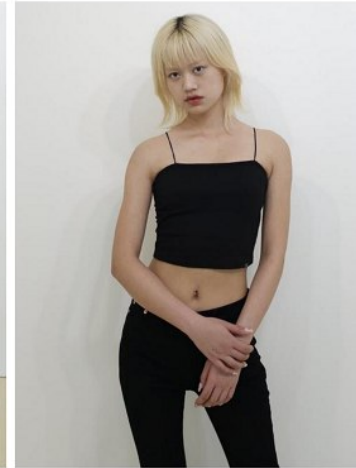

Morph

Morph Management, 36 Jangmun-ro Yongsan-gu Seoul Korea ZIP 04393 | Phone: +82 2 797 7200

Morph

Morph Management, 36 Jangmun-ro Yongsan-gu Seoul Korea ZIP 04393 | Phone: +82 2 797 7200

Hong Ka Young (@gaaringgnir)

Height 177/5'9.5" Bust 76/30" A Waist 61/24" Hips 90/35.5" Shoe 250mm

Hair Blonde Eyes Black Born in 2003

MORPH COMPCARD UPDATE WOMEN

Born in 1900