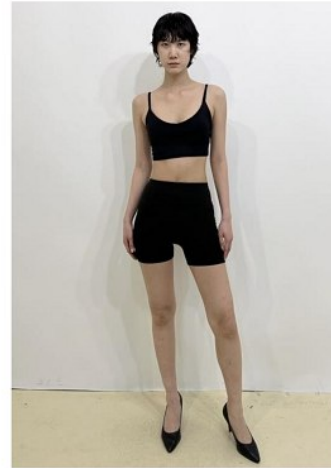

Morph

Morph Management, 36 Jangmun-ro Yongsan-gu Seoul Korea ZIP 04393 | Phone: +82 2 797 7200

Morph

Morph Management, 36 Jangmun-ro Yongsan-gu Seoul Korea ZIP 04393 | Phone: +82 2 797 7200

Park Jo Eun (@i.m__good_)

Height 180/5'11" Bust 81/32" A Waist 61/24" Hips 90/35.5" Shoe 250mm
Hair Black Eyes Brown Born in 2002

MORPH COMPCARD UPDATE WOMEN

Born in 1900