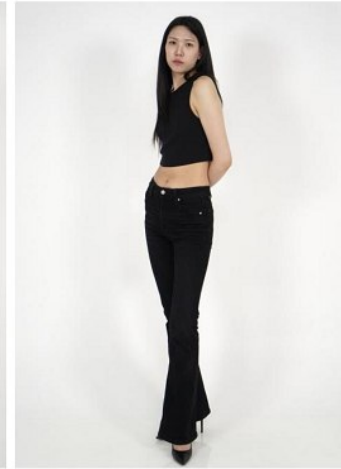

Morph

Morph Management, 36 Jangmun-ro Yongsan-gu Seoul Korea ZIP 04393 | Phone: +82 2 797 7200

Morph

Morph Management, 36 Jangmun-ro Yongsan-gu Seoul Korea ZIP 04393 | Phone: +82 2 797 7200

Kang Si Hyeon (@nuyhisgnak)

Height 178/5'10" Bust 77/30.5" A Waist 58/23" Hips 84/33" Shoe 245mm

Hair Black Eyes Black Born in 2005

MORPH COMPCARD UPDATE WOMEN

Born in 1900