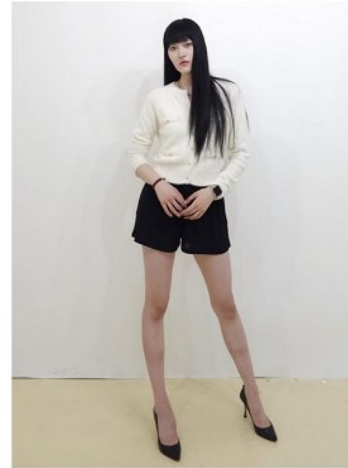

Morph

Morph Management, 36 Jangmun-ro Yongsan-gu Seoul Korea ZIP 04393 | Phone: +82 2 797 7200

Morph

Morph Management, 36 Jangmun-ro Yongsan-gu Seoul Korea ZIP 04393 | Phone: +82 2 797 7200

Yeon Kim (@yeon.d0_0)

Height 180/5'11" Bust 85/33.5" A Waist 60/23.5" Hips 85/33.5" Shoe 250mm

Hair Black Eyes Black Born in 2002

MORPH COMPCARD UPDATE WOMEN

Born in 1900