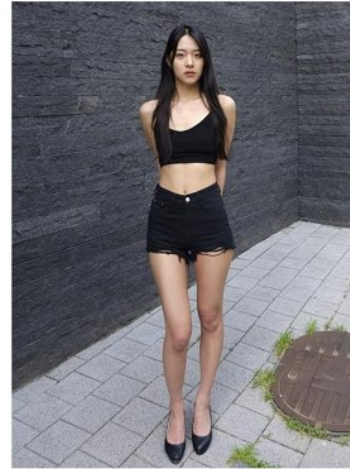

Morph

Morph Management, 36 Jangmun-ro Yongsan-gu Seoul Korea ZIP 04393 | Phone: +82 2 797 7200

Morph

Morph Management, 36 Jangmun-ro Yongsan-gu Seoul Korea ZIP 04393 | Phone: +82 2 797 7200

Koo Na Yoon (@fillwithyou_)

Height 172/5'7.5" Bust 79/31" A Waist 57/22.5" Hips 90/35.5" Shoe 240mm

Hair Black Eyes Black Born in 2001

MORPH COMPCARD UPDATE WOMEN

Born in 1900