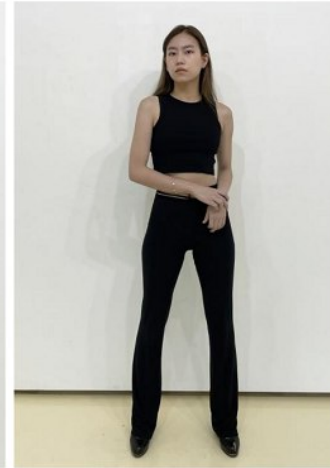

Morph

Morph Management, 36 Jangmun-ro Yongsan-gu Seoul Korea ZIP 04393 | Phone: +82 2 797 7200

Morph

Morph Management, 36 Jangmun-ro Yongsan-gu Seoul Korea ZIP 04393 | Phone: +82 2 797 7200

Yeon Esther (@estherryeon)
Height 170/5'7" Bust 83/32.5" B Waist 62/24.5" Hips 92/36" Shoe 245mm
Hair Brown Eyes Brown Born in 2005

MORPH COMPCARD UPDATE WOMEN

Born in 1900