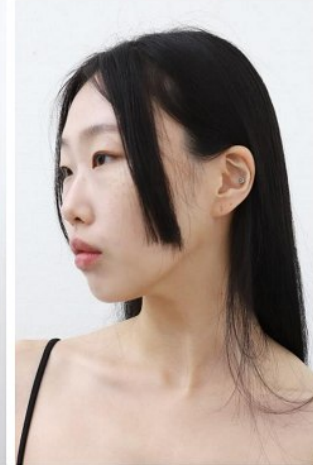

Morph

Morph Management, 36 Jangmun-ro Yongsan-gu Seoul Korea ZIP 04393 | Phone: +82 2 797 7200

Morph

Morph Management, 36 Jangmun-ro Yongsan-gu Seoul Korea ZIP 04393 | Phone: +82 2 797 7200

Park Chae Won (@onlyandwon)

Height 176/5'9.5" Bust 84/33" A Waist 61/24" Hips 88/34.5" Shoe 245mm

Hair Black Eyes Brown Born in 1999

MORPH COMPCARD UPDATE WOMEN

Born in 1900