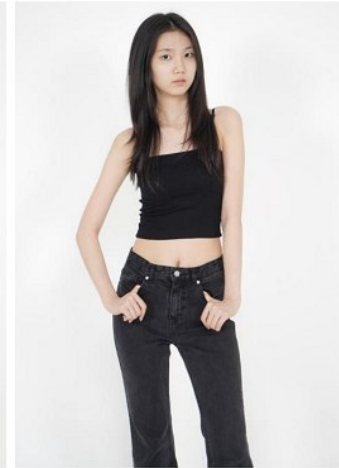

Morph

Morph Management, 36 Jangmun-ro Yongsan-gu Seoul Korea ZIP 04393 | Phone: +82 2 797 7200

Morph

Morph Management, 36 Jangmun-ro Yongsan-gu Seoul Korea ZIP 04393 | Phone: +82 2 797 7200

Lee Chae Young (@cxhaeix)

Height 176/5'9.5" Bust 75/29.5" A Waist 60/23.5" Hips 85/33.5" Shoe 250mm

Hair Dark Brown Eyes Dark Brown Born in 2006

MORPH COMPCARD UPDATE WOMEN

Born in 1900