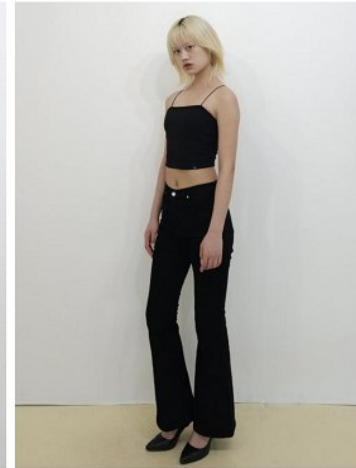

Morph

Morph Management, 36 Jangmun-ro Yongsan-gu Seoul Korea ZIP 04393 | Phone: +82 2 797 7200

Morph

Morph Management, 36 Jangmun-ro Yongsan-gu Seoul Korea ZIP 04393 | Phone: +82 2 797 7200

Hong Ka Young (@gaaringgnir)

Height 177/5'9.5" Bust 76/30" A Waist 61/24" Hips 90/35.5" Shoe 250mm

Hair Blonde Eyes Black Born in 2003

MORPH COMPCARD UPDATE WOMEN

Born in 1900