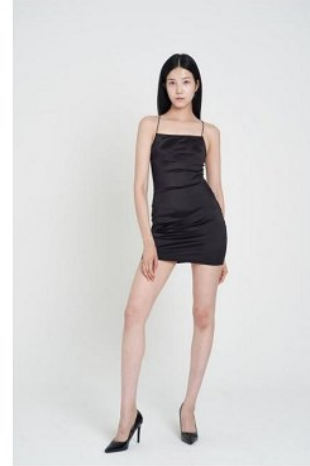

Morph

Morph Management, 36 Jangmun-ro Yongsan-gu Seoul Korea ZIP 04393 | Phone: +82 2 797 7200

Morph

Morph Management, 36 Jangmun-ro Yongsan-gu Seoul Korea ZIP 04393 | Phone: +82 2 797 7200

Suni Choi (@suni_____)

Height 178/5'10" Bust 77/30.5" A Waist 59/23" Hips 88/34.5" Shoe 250mm
Hair Black Eyes Dark Brown Born in 2000

MORPH COMPCARD UPDATE WOMEN

Born in 1900