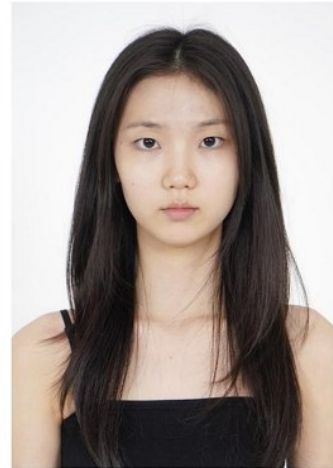

Morph

Morph Management, 36 Jangmun-ro Yongsan-gu Seoul Korea ZIP 04393 | Phone: +82 2 797 7200

Morph

Morph Management, 36 Jangmun-ro Yongsan-gu Seoul Korea ZIP 04393 | Phone: +82 2 797 7200

Lee Chae Young (@cxhaeix)

Height 176/5'9.5" Bust 75/29.5" A Waist 60/23.5" Hips 85/33.5" Shoe 250mm

Hair Dark Brown Eyes Dark Brown Born in 2006

MORPH COMPCARD UPDATE WOMEN

Born in 1900