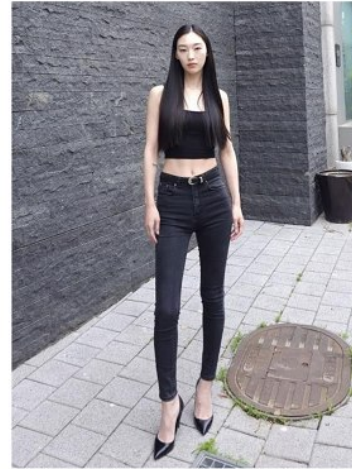

Morph

Morph Management, 36 Jangmun-ro Yongsan-gu Seoul Korea ZIP 04393 | Phone: +82 2 797 7200

Morph

Morph Management, 36 Jangmun-ro Yongsan-gu Seoul Korea ZIP 04393 | Phone: +82 2 797 7200

Ako (@ako_0214)

Height 174/5'8.5" Bust 76/30" A/B Waist 58/23" Hips 86/34" Shoe 250mm
Hair Black Eyes Brown Born in 1994

MORPH COMPCARD UPDATE WOMEN

Born in 1900