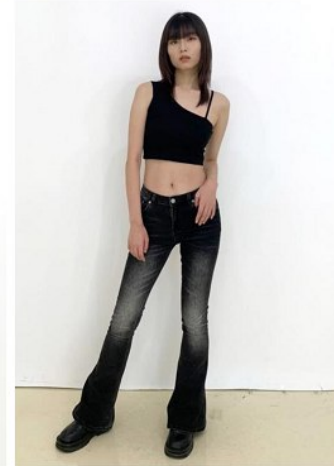

Morph

Morph Management, 36 Jangmun-ro Yongsan-gu Seoul Korea ZIP 04393 | Phone: +82 2 797 7200

Morph

Morph Management, 36 Jangmun-ro Yongsan-gu Seoul Korea ZIP 04393 | Phone: +82 2 797 7200

Shin Min Ju (@oct15.xxin)

Height 175/5'9" Bust 80/31.5" A Waist 56/22" Hips 86/34" Shoe 240mm-245mm
Hair Dark Brown Eyes Brown Born in 2000

MORPH COMPCARD UPDATE WOMEN

Born in 1900