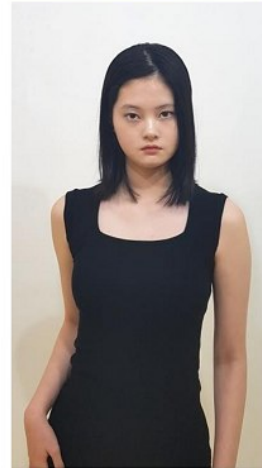

Morph

Morph Management, 36 Jangmun-ro Yongsan-gu Seoul Korea ZIP 04393 | Phone: +82 2 797 7200

Morph

Morph Management, 36 Jangmun-ro Yongsan-gu Seoul Korea ZIP 04393 | Phone: +82 2 797 7200

Choi So Dam (@mxrisoxann)

Height 171/5'7.5" Bust 74/29" A Waist 58/23" Hips 87/34.5" Shoe 230mm
Hair Black Eyes Black Born in 2004

MORPH COMPCARD UPDATE WOMEN

Born in 1900