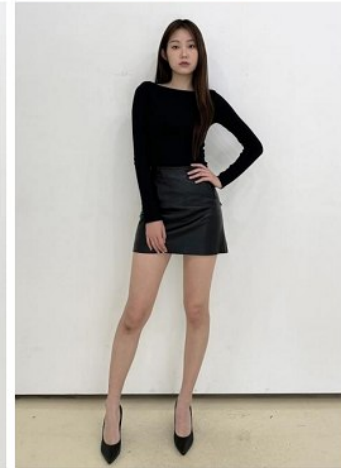

Morph

Morph Management, 36 Jangmun-ro Yongsan-gu Seoul Korea ZIP 04393 | Phone: +82 2 797 7200

Morph

Morph Management, 36 Jangmun-ro Yongsan-gu Seoul Korea ZIP 04393 | Phone: +82 2 797 7200

Park Se Yeon (@se._.nnniii)

Height 178/5'10" Bust 81/32" Waist 65/25.5" Hips 91/36" Shoe 255mm

Hair Dark Brown Eyes Brown Born in 2001

MORPH COMPCARD UPDATE WOMEN

Born in 1900