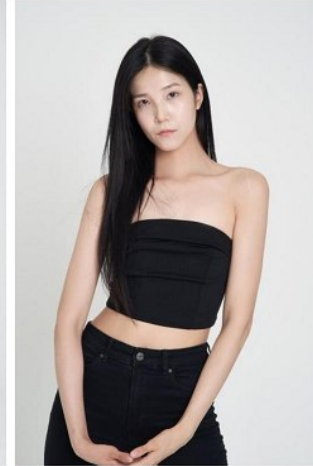

Morph

Morph Management, 36 Jangmun-ro Yongsan-gu Seoul Korea ZIP 04393 | Phone: +82 2 797 7200

Morph

Morph Management, 36 Jangmun-ro Yongsan-gu Seoul Korea ZIP 04393 | Phone: +82 2 797 7200

Suni Choi (@suni_____)

Height 178/5'10" Bust 77/30.5" A Waist 59/23" Hips 88/34.5" Shoe 250mm
Hair Black Eyes Dark Brown Born in 2000

MORPH COMPCARD UPDATE WOMEN

Born in 1900