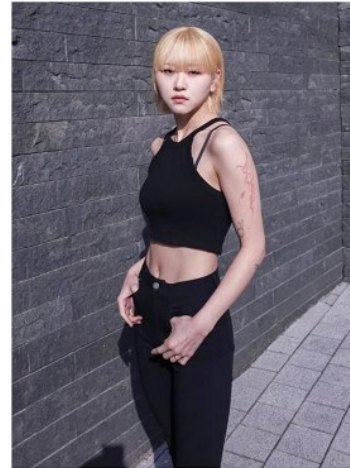

Morph

Morph Management, 36 Jangmun-ro Yongsan-gu Seoul Korea ZIP 04393 | Phone: +82 2 797 7200

Morph

Morph Management, 36 Jangmun-ro Yongsan-gu Seoul Korea ZIP 04393 | Phone: +82 2 797 7200

Jo Yu Jin (@u.xxj)

Height 171/5'7.5" Bust 84/33" C Waist 62/24.5" Hips 90/35.5" Shoe 240mm

Hair Blonde Eyes Brown Born in 1998

MORPH COMPCARD UPDATE WOMEN

Born in 1900