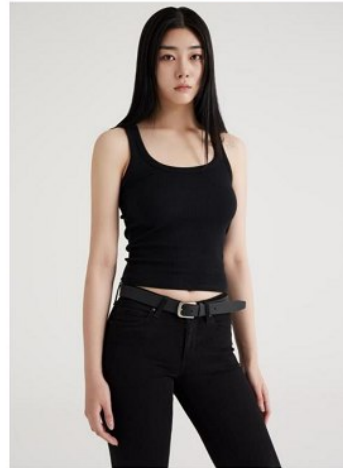

Morph

Morph Management, 36 Jangmun-ro Yongsan-gu Seoul Korea ZIP 04393 | Phone: +82 2 797 7200

Morph

Morph Management, 36 Jangmun-ro Yongsan-gu Seoul Korea ZIP 04393 | Phone: +82 2 797 7200

Baek Sebin (@sebinisback)

Height 179/5'10.5" Bust 85/33.5" A Waist 61/24" Hips 89/35" Shoe 255mm

Hair Black Eyes Brown Born in 2001

MORPH COMPCARD UPDATE WOMEN

Born in 1900