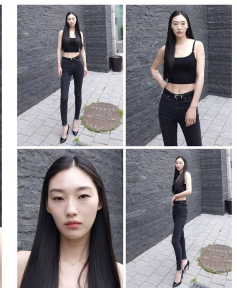

Aho (@aho_0214)

Morph

Morph Compcard Update Women
Born in 1900