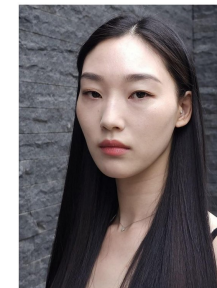

FEMALE MODELS

Morph

Morph

Morph Compcard Update Women
Born in 1900