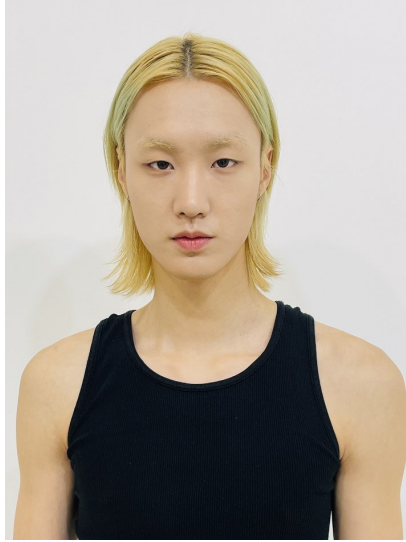

Morph

Morph Management, 36 Jangmun-ro Yongsan-gu Seoul Korea ZIP 04393 | Phone: +82 2 797 7200

SON HO HYUN (@_hophin_)

Height 187/6'1.5" Chest 83/32.5" Waist 67/26.5" Hips 87/34.5" Shoe 265mm Hair Black Eyes Black Born in 1998