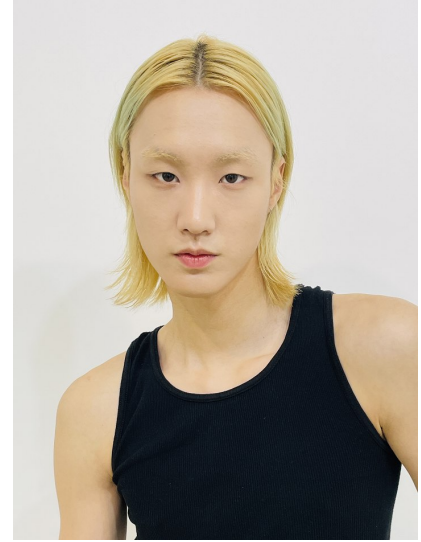

Morph

Morph Management, 36 Jangmun-ro Yongsan-gu Seoul Korea ZIP 04393 | Phone: +82 2 797 7200

SON HO HYUN (@_hophin_)

Height 187/6'1.5" Chest 83/32.5" Waist 67/26.5" Hips 87/34.5" Shoe 265mm Hair Black Eyes Black Born in 1998