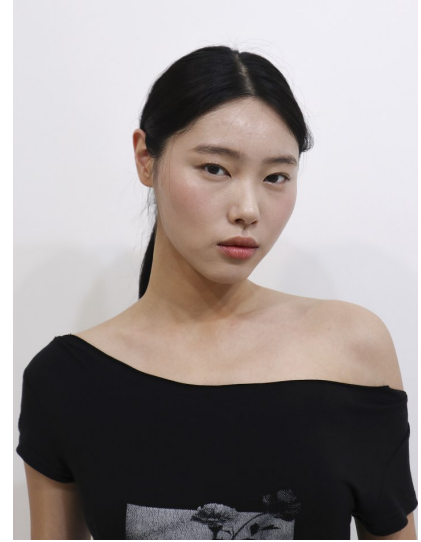

# Morph

Morph Management, 36 Jangmun-ro Yongsan-gu Seoul Korea ZIP 04393 | Phone: +82 2 797 7200

**SUNG YE JIN (@sungyjin)**

Height 176/5'9.5" Bust 81/32" A Waist 59/23" Hips 83/32.5" Shoe 240mm Hair Black Eyes Black Born in 1997